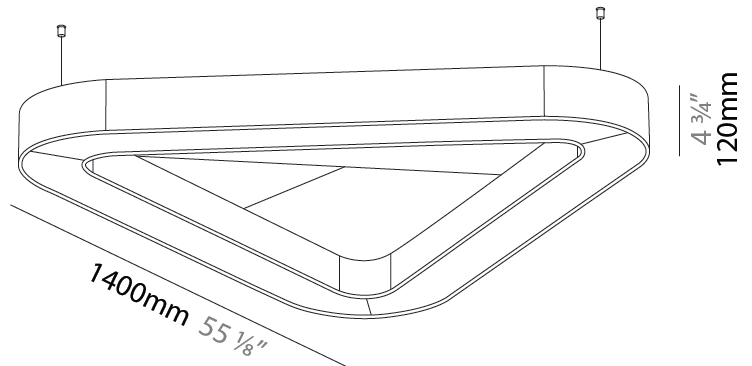

GENERAL

Series: Victory Acoustic
Brand: Prolicht
Division: Architectural
Mounting Type: Suspension
Mounting Location: Ceiling
Subcategory: Acoustic

PHYSICAL

Shape: Round
Length (mm): 1400
Length (in): 55 1/8
Width (mm): 1271
Width (in): 50 1/16
Height (mm): 120
Height (in): 4 3/4
Light Distribution: Direct
Diffuser: [PMMA - Opal / Micro-Prism](#)
Fixture Finish: [SSR / BKV / CWI / CRY / HAB / UFT / ITA / RUA / FTG / MYG / LOD / PUS / FRO / FUP / KIA / POP / BLS / SPG / MEY / GOH / GUM / CHC / COM / ABZ / JAG / OBR / MOS / ROR](#)
Accent Finish: [ANC / ASH / BNA / BTC / BZE / CEL / EGG / EVG / FOG / FOS / FST / FUA / IRI / IRO / KHA / LIC / LIM / MER / MSN / MUS / ONX / PEA / PLU / POL / PPY / RAY / ROY / RST / STE / SWD / TAN / TAU](#)
Fixture Material: Aluminum
Cable Details: [2 000mm / 78 3/4" or 6 000mm / 236 1/4" Transparent Cable](#)

ELECTRICAL

Lamp Type: LED (Zhaga Standard)
Input Wattage (W): 88.1
Total Output Wattage (W): 80
Dimming: [Non-Dimmable](#)
Driver Included: Yes
Driver Location: Integrated
Driver Type: Constant Current - Universal
Driver Class: Class 2
Input Voltage (V): 120 - 277

LED

[Color Temperature (*K): 2700 / 3000 / 3500 / 4000](#)
Max. Delivered Lumen (lm): Max. 8866
Nominal Lumen (lm): Max. 12090
CRI: >90 CRI
Lamp Life (hrs): 50000

OPTICAL

RATINGS AND CERTIFICATIONS

Certified By: CSA Certified to UL and CSA Standards
IP rating: IP20