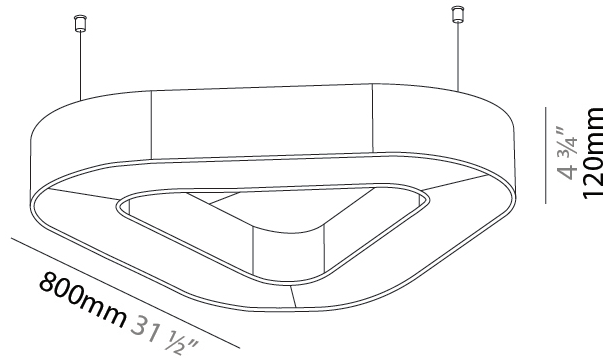

GENERAL

Series: Victory Acoustic
Brand: Prolicht
Division: Architectural
Mounting Type: Suspension
Mounting Location: Ceiling
Subcategory: Acoustic

PHYSICAL

Shape: Round
Length (mm): 800
Length (in): 31 1/2
Width (mm): 752
Width (in): 29 5/8
Height (mm): 120
Height (in): 4 3/4
Light Distribution: Direct
Diffuser: PMMA - Opal / Micro-Prism
Fixture Finish: SSR / BKV / CWI / CRY / HAB / UFT / ITA / RUA / FTG / MYG / LOD / PUS / FRO / FUP / KIA / POP / BLS / SPG / MEY / GOH / GUM / CHC / COM / ABZ / JAG / OBR / MOS / ROR
Accent Finish: ANC / ASH / BNA / BTC / BZE / CEL / EGG / EVG / FOG / FOS / FST / FUA / IRI / IRO / KHA / LIC / LIM / MER / MSN / MUS / ONX / PEA / PLU / POL / PPY / RAY / ROY / RST / STE / SWD / TAN / TAU
Fixture Material: Aluminum
Cable Details: 2 000mm / 78 3/4" or 6 000mm / 236 1/4" Transparent Cable

ELECTRICAL

Lamp Type: LED (Zhaga Standard)
Input Wattage (W): 44.1
Total Output Wattage (W): 40
Dimming: Non-Dimmable
Driver Included: Yes
Driver Location: Integrated
Driver Type: Constant Current - Universal
Driver Class: Class 2
Input Voltage (V): 120 - 277

LED

Color Temperature (°K): 2700 / 3000 / 3500 / 4000
Max. Delivered Lumen (lm): Max. 4433
Nominal Lumen (lm): Max. 6045
CRI: >90 CRI
Lamp Life (hrs): 50000

OPTICAL

RATINGS AND CERTIFICATIONS

Certified By: CSA Certified to UL and CSA Standards
IP rating: IP20